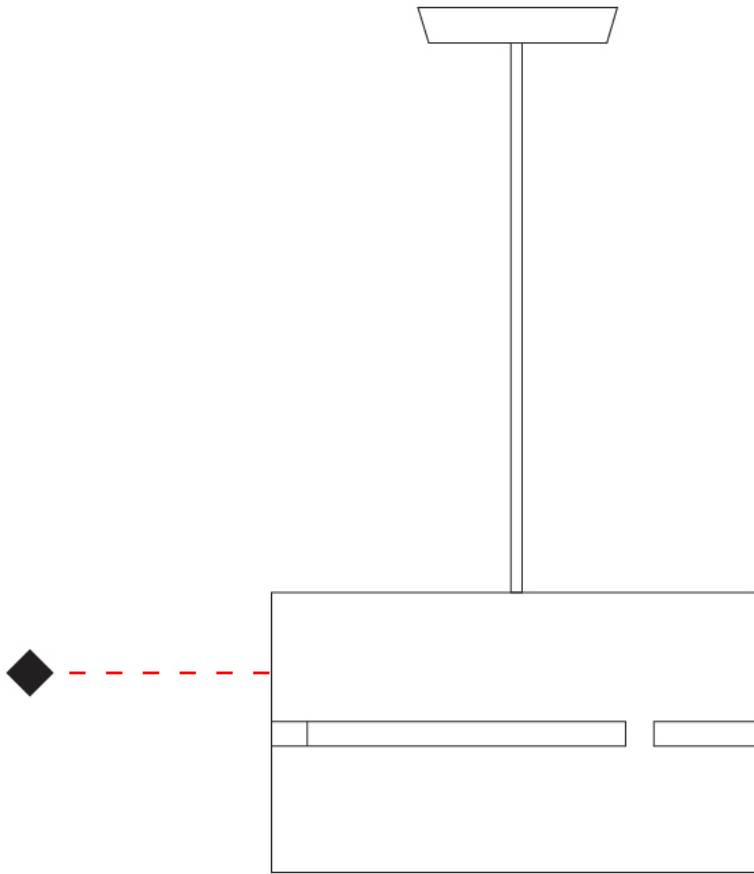

LUZ OCULTA METAL SUSPENSION

D51031-

PROJECT _____

TYPE _____

SPECIFIER _____

QUANTITY _____

DATE _____