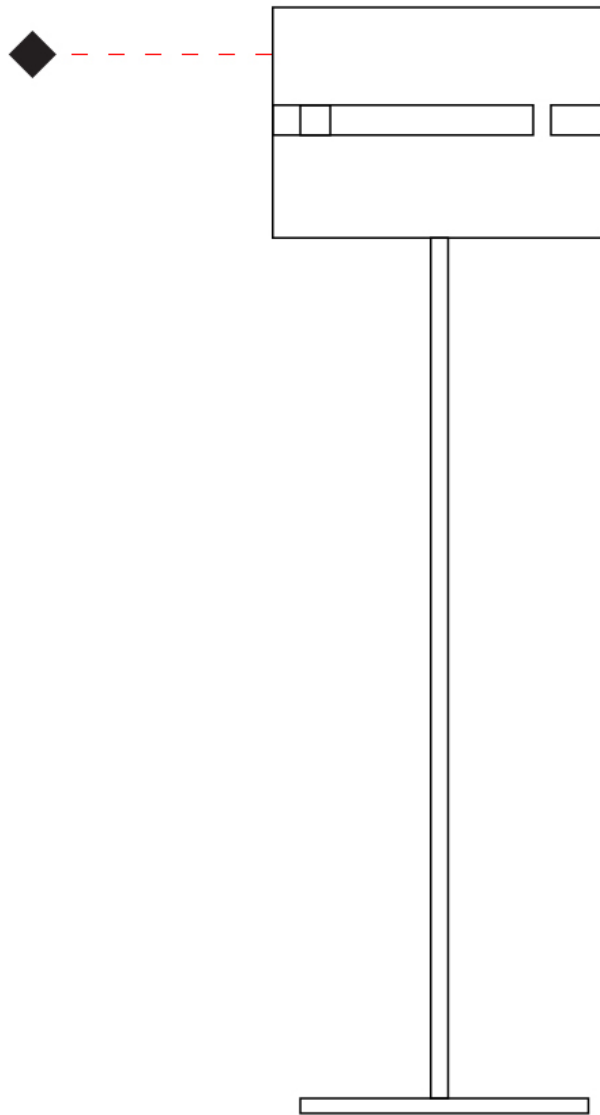

LUZ OCULTA METAL PORTABLE

D54021-

PROJECT _____

TYPE _____

SPECIFIER _____

QUANTITY _____

DATE _____

D